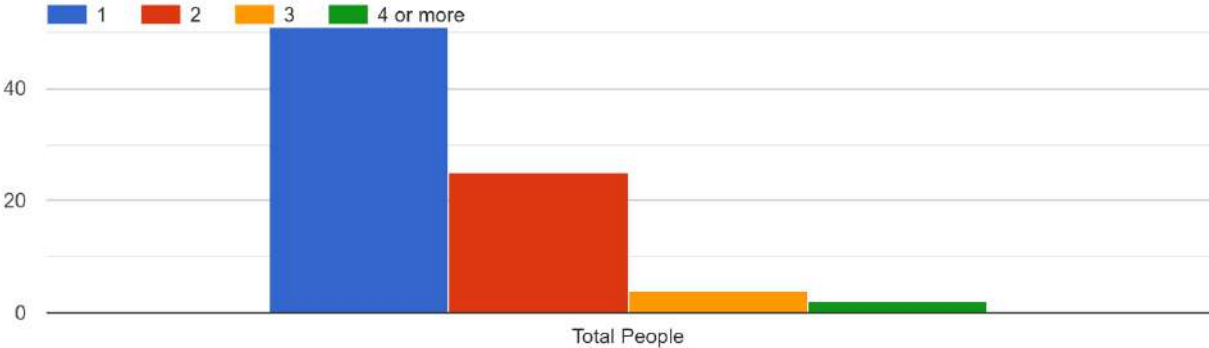

How many people are covered by your survey responses?