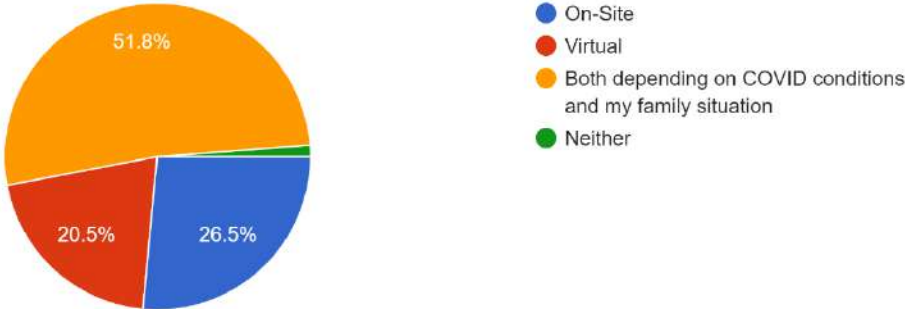

UUFHC Multi-Platform Congregations Survey:

As of: 9/6/21
Total Responses = 83,
Persons Included = 123

If the fellowship offers on-site and simultaneous virtual services, how are you most likely to participate for the rest of this year?

83 responses

How many people are covered by your survey responses?

How important are these factors in your decision to attend services in person?

If you have children in faith formation, we would appreciate your feedback below.