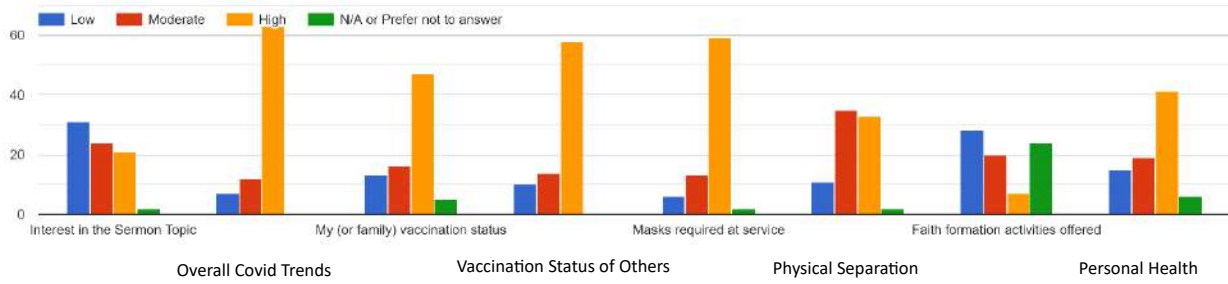

UUFHC Multi-Platform Congregations Survey:

As of: 9/6/21
Total Responses = 83,
Persons Included = 123

If the fellowship offers on-site and simultaneous virtual services, how are you most likely to participate for the rest of this year?

83 responses

How many people are covered by your survey responses?

How important are these factors in your decision to attend services in person?

If you have children in faith formation, we would appreciate your feedback below.